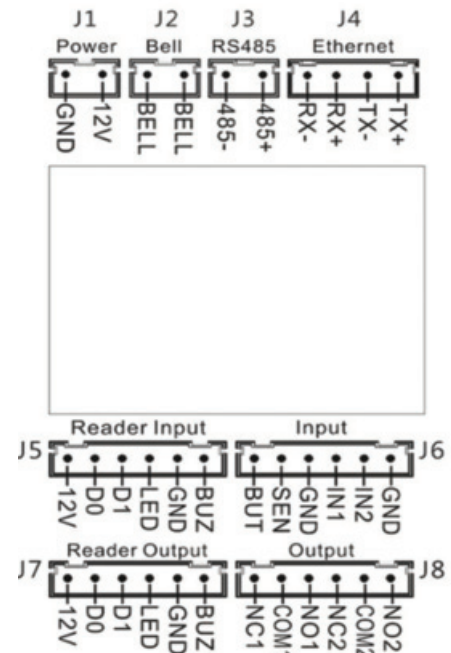

Time Attendance Terminal Standalone Controller

WAC-1D2T-MICRO
(Proximity EM Reader Built-in)

DESCRIPTION:

The **WAC-1D2T-MICRO**, (WatchNET, C Series, Standalone, 1 Doors, 2 Readers) is an advanced standalone allowing for the connection of external reader with REX Button for exit.

FEATURES:

- 32 bit processor with 4M bit data memory
- Built-in EM Proximity, Reader (Optional)
- Blue backlight, TouchPad
- Cards holder capacity: 30,000 events
- Transactions storage: up to 15,000
- Work Mode: Card / Card + PIN
- OLED dual color display to indicate Clock, Company, Name, Card No
- Communication: TCP/IP
- Compatible with all Wiegand reader format from 24 to 72 Bits
- Events Flow Control
- Supports 500 Visitors
- Including UDP Protocol
- CE, FCC, RoHS approval

READER CONNECTORS:

Technical Specifications	
CPU	Texas Instrument ARM® Cortex-M3
Lock Output	1 Door Relay (NC/NO)
Door Sensor	1 Door Sensor (NO)
Request to Exit	1 Exit Button
Auxiliary Relay Output	1 Auxiliary Output Relay
Auxiliary Inputs	2 Auxiliary Inputs
Card Reader Input	1 Wiegand Reader Input
Communication	RS-232/RS-485 interface
Maximum number of Controllers on RS 485	Up to 127 controllers per RS-485 bus
Online Computer Polling	Supported
TCP Communication speed	100M
Time Groups	15 Time Groups for 1 door
Maximum Card Capacity	30,000
Emergency Cards	10
Transaction Storage	15,000 events
Maximum read range	E: 150mm, H: 10mm; M: 50mm (2.00 in.)
Compatible Cards	E: EM Proximity card
Modulation	EM: 125KHz
Communication Speed	10/100M
Operating Voltage	12VDC (±10%)
Operating Current	≤ 100mA
Standby Current	≤ 80mA
Working Temperature	-30°C to 65°C (-22°F to 150°F)
Operating Humidity	0 to 95%
Dimensions	117×86×22mm
Weight	290 g (0.63 lbs.)